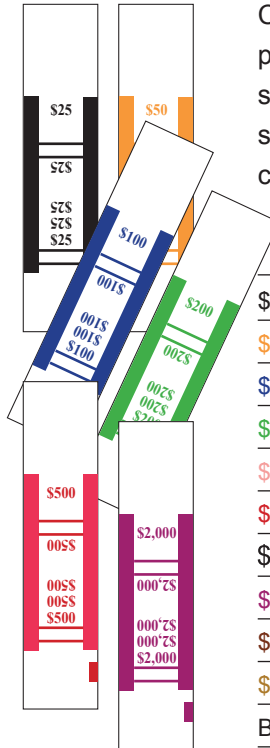

CURRENCY STRAPS - $3.99/box

Currency straps are printed on white paper with color-coded print. Self-sealing strap ends close securely without sticking to the bills. Each box has 1,000 currency straps.

	Ink color	Quantity (order by box)
$25	black	
$50	orange	
$100	blue	
$200	green	
$250	pink	
$500	red	
$1,000	yellow	
$2,000	violet	
$5,000	brown	
$10,000	mustard	
Blanks	white	
Other		

AUTOMATIC COIN WRAP - $69/case

Continuous flat rolls made from white kraft paper with the denomination color-coded. Order by the case.

Denomination	6.25" (500 ft.) 12 rolls/case	8" (1,000 ft.) 8 rolls/case

Note: Listed prices do not include shipping, state or local taxes. Shipping is only included in the preformed wrapper price.

(All supplies are printed in standard ABA ink colors.)

SAVE TIME...Order supplies online at www.fipco.com

Date _____ Cust. #: _____ Purchase Order #: _____

SOLD TO
Company: _____
Contact: _____
Phone: _____

SHIP TO
Company: _____
Address: _____
City: _____ State/Zip: _____
Attn: _____

REV 12.16

Financial Institution Products Corporation®

4721 South Biltmore Lane, Madison, WI 53718 ■ P: 800.722.3498 ■ F: 608.661.9381 ■ www.fipco.com ■ fipcosales@fipco.com