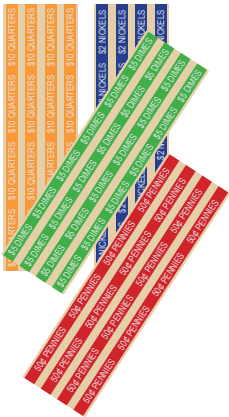

PREFORMED COIN WRAPPERS

Preformed coin tubes (shotgun shells) are crimped at one end and have color-coded print. Each box has 1,000 wrappers.

(*Price includes shipping)

	Ink color	Quantity (order by box)	
		Brown paper \$18.79/box	White paper \$19.26/box
Penny	red		
Nickel	blue		
Dime	green		
Quarter	orange		

*Prices listed above are good for the following states: WI, IL, IA, MN, ND, SD & NE. Prices for other states: \$23.75 Brown & 24.75 White.

FLAT COIN WRAPPERS - \$4.09/box

Flat coin wrappers are printed on brown kraft paper with color-coded print. Open wrappers with a squeeze and fill by hand or machine. Each box has 1,000 wrappers.

CURRENCY STRAPS - \$3.99/box

Currency straps are printed on white paper with color-coded print. Self-sealing strap ends close securely without sticking to the bills. Each box has 1,000 currency straps.

Continuous flat rolls made from white kraft paper with the denomination color-coded. Order by the case.

Denomination	6.25" (500 ft.) 12 rolls/case	8" (1,000 ft.) 8 rolls/case

Note: Listed prices do not include shipping, state or local taxes. Shipping is only included in the preformed wrapper price.